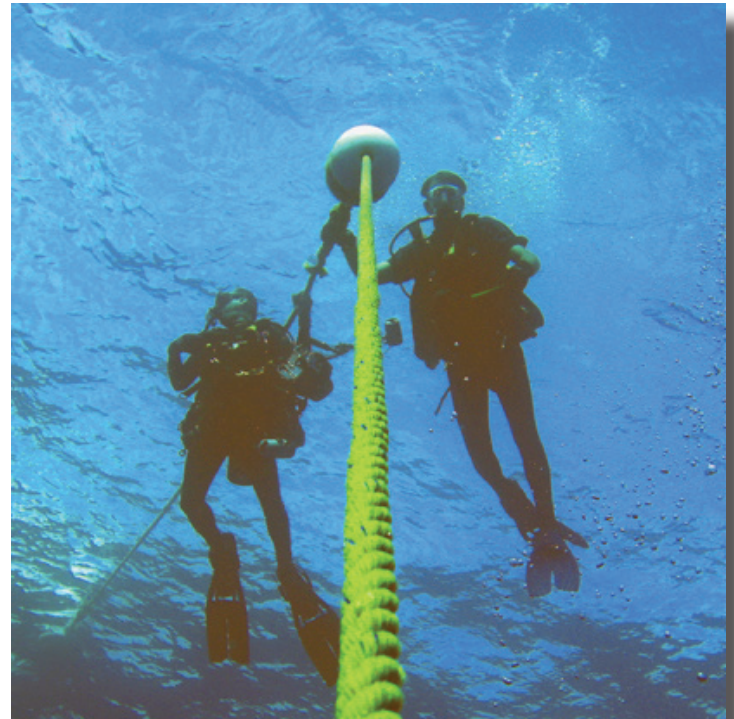

DONOVAN'S

HOBBY AND SCUBA CENTER

3813 S WESTERN, SIOUX FALLS, SD 57105

605-338-6945 800-279-6945

bill.donovanshsc@midconetwork.com

www.donovanshsc.com